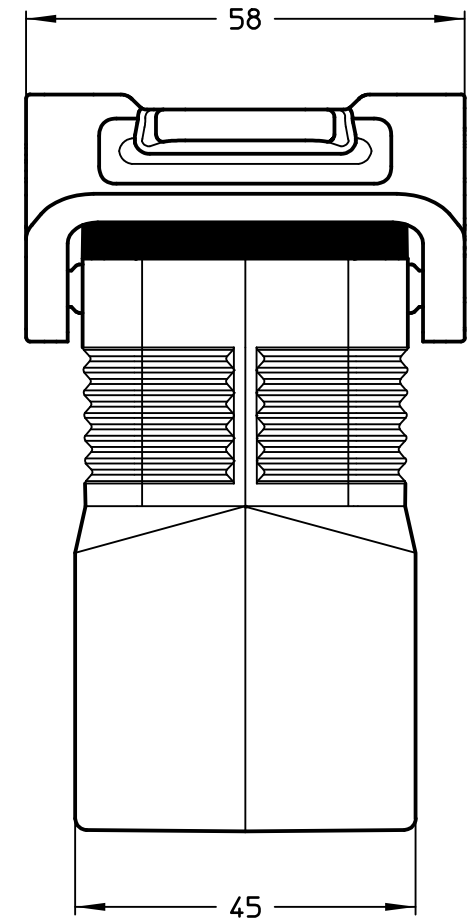

Diritti riservati All rights reserved

Dimensions
in mm

Simplified representation with dimensions without tolerance

Original Size A4

Date 21/02/22

Sign. G. Renna

MLFV 24 G32

Hood, size "104.27", M32 top entry, with 2 IL-BRID levers

Scale

1:1