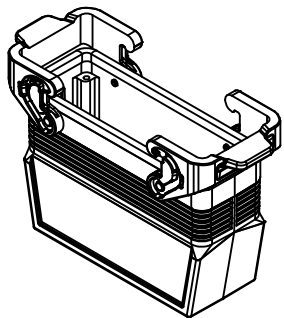

Diritti riservati All rights reserved

Dimensions
in mm

Simplified representation with dimensions without tolerance

Original Size A4

Date 21/02/22

Sign. G. Renna

MLFV 24 G32

Hood, size "104.27", M32 top entry, with 2 IL-BRID levers

Scale

1:1