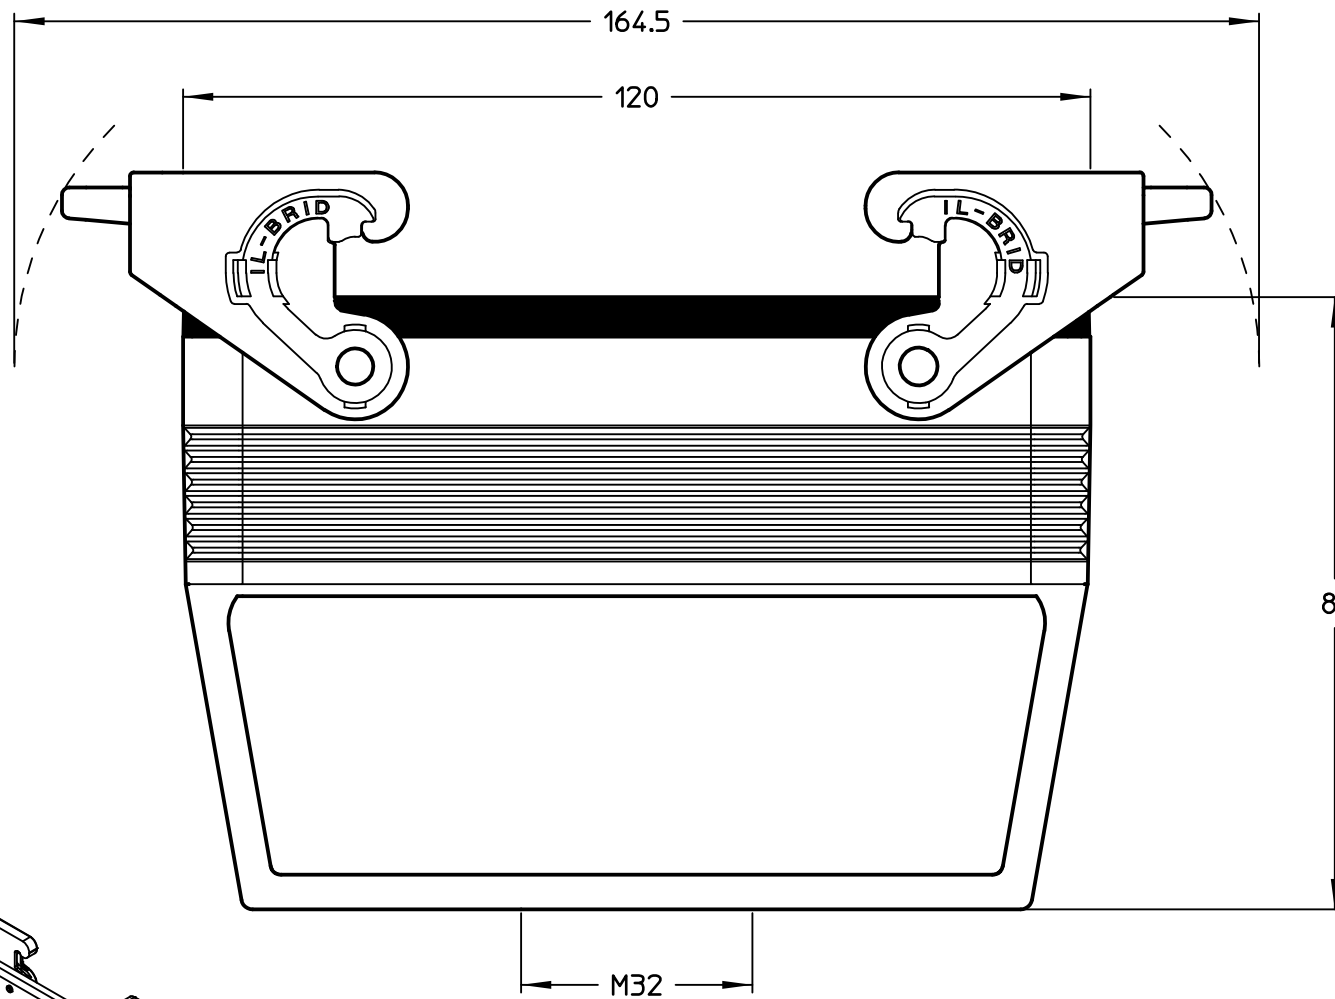

Diritti riservati All rights reserved

Dimensions
in mm

Simplified representation with dimensions without tolerance

Original Size A4

Date 21/02/22

Sign. G. Renna

MLFV 24 G32

Hood, size "104.27", M32 top entry, with 2 IL-BRID levers

Scale

1:1